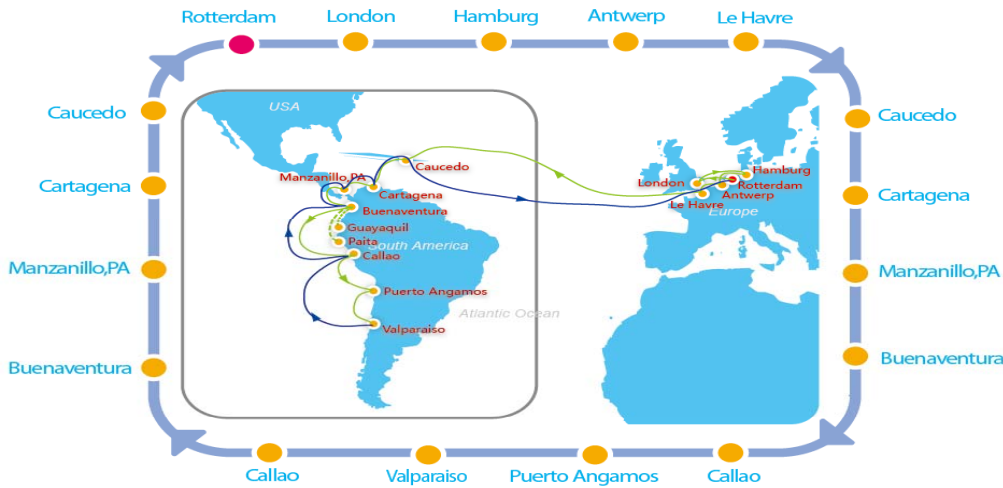

EWX

Start time:

SB with Vsl CALLAO EXPRESS
 NB with Vsl CMA CGM NIAGARA

ETD Rotterdam April 3rd
 ETD Valparaiso April 4th

Info & Advantages:

- 9*7200-9000 TEU, Cosco Shipping will put 1*Vsl in June, 2018
- COS SPACE:
 - 1) From Apr to Jun 200TEU/WEEK RF PLUG:45
 - 2) From Jun 600TEU/WEEK RF PLUG:135
- Fastest delivery from Valparaiso and Callao for RF in the market
- Guayaquil service will start from June through Feeder
- Now, no service from/to Puerto Angamos

Port Rotation:

Port	Terminal	IRIS-2 CODE
Rotterdam	ECT Delta Terminal	RTM04
London gateway	LGP	New Code
Hamburg	HHLA Container Terminal Altenwerder GmbH (CTA)	HAM06
Antwerp	Antwerp Gateway NV (Deurganckdock)	ANR07
Le Havre	Terminal De France	LEH06
Caucedo	DP World Caucedo Zona Franca Multimodal	CAU01
Cartagena	Terminal de Contenedores de Contecar S.A.	CTG01
Manzanillo, Pa	MIT	MZL01
Buenaventura	Terminal Maritimo Sociedad Portuaria Regional (SPRB)	BUN01
Callao	DP World Callao S.R.L.	CLL02
Valparaiso	TPS	VAP02
Guayaquil	TPG - TERMINAL PORTUARIO GUAYAQUIL (INARPI)	GYE02